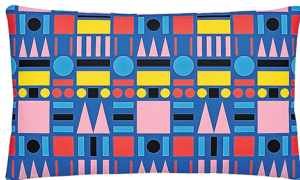

It's a Christmas wrap

Interiors There's still time to find last-minute gifts that will delight and endear. Chosen by Roddy Clarke